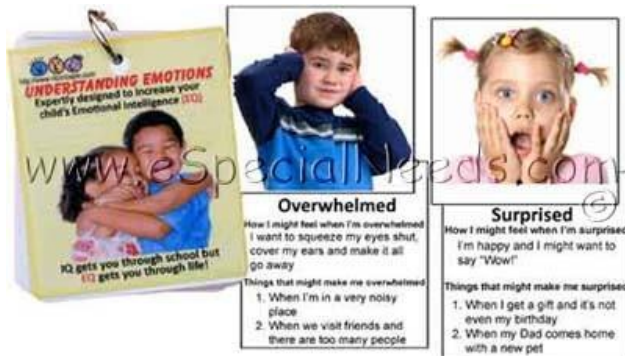

CPO-CKF Emotions Convo Cards

Item #: 367-368