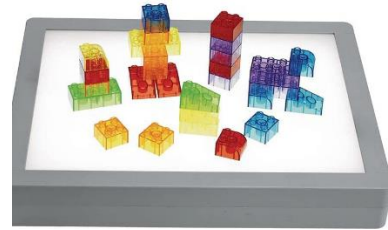

CPO-CKF Excellerations Light Box