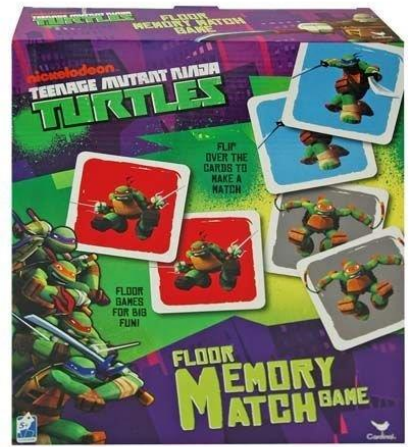

CPO-CKF Memory Match Game

Item #: 886